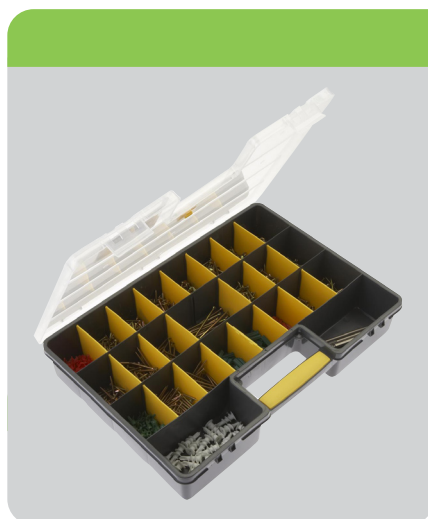

Fastener Kits >>

The fastener kit is convenient, easy to carry & allows you to have your most commonly used fasteners on hand in one handy location. The fastener kit is refillable and is compartmentalised to hold a great selection of over 1000 quality fasteners.

Features

- » Selection of over 1000 quality fasteners
- » 25 refillable compartments for easy access
- » Versatile case with removable sections
- » Compartments can be easily increased in size
- » Clear robust lockable lid, locks all compartments in place & stops contents mixing
- » Designed for organising small components such as hardware etc

Applications

- » Plasterboard
- » Brackets
- » Saddle clamps
- » Fences & gates
- » Masonry
- » Electrical fittings
- » Light fittings
- » Light gauge metal
- » Timber
- » Shelving

Selection Data

Cat. No.	Description	Compartments	Dimensions	Qty
SSK1000	1000 piece fastener kit	25	460mm x 320mm x 75mm	1
SSKCASELG	Robust carry case	26	460mm x 320mm x 75mm	1