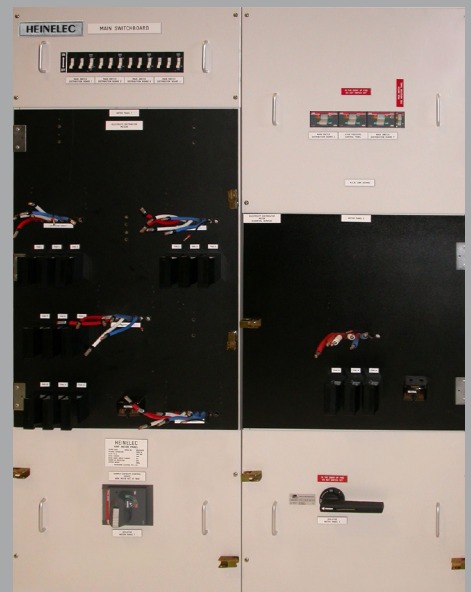

Convenient & Safe solution for most Metering Applications

NEW

Introducing the Heinelec Indoor Group Metering Panel Range. Our range of Indoor Group Metering Panels provide a cost effective means of monitoring power use. The Heinelec range of Metering Panels are prewired and pre configured making Installation fast, convenient and space saving. All Heinelec Metering Panels have been designed to meet and exceed the installaion requirements of the Electrical Contractor. They allow for a convenient and safe solution for metering in most Domestic and Commercial applications. We can also provide a full range of IP 66 Rated Outdoor versions customised to your requirements.

Features

- | | |
|---|--|
| » Fast & Easy solution for Multi Tenancy installations up to 100A per Tenant | » 1.5mm Cold rolled steel, finished with an N12 Pastel Grey polyester powder coated finish |
| » IP40 Degree of protection | » Floor or Wall Mounted |
| » Pre wired in single & three phase | » Height in 1400mm, 1700mm & 2000mm |
| » Side entry as Standard | » 620mm Standard Width |
| » Approved for Single or Multi Phase installations | » Optional Plinths Available |
| » Cable ways & Accessory Modules available for customized incoming configurations | » IP Rated 66 Outdoor versions available upon request |